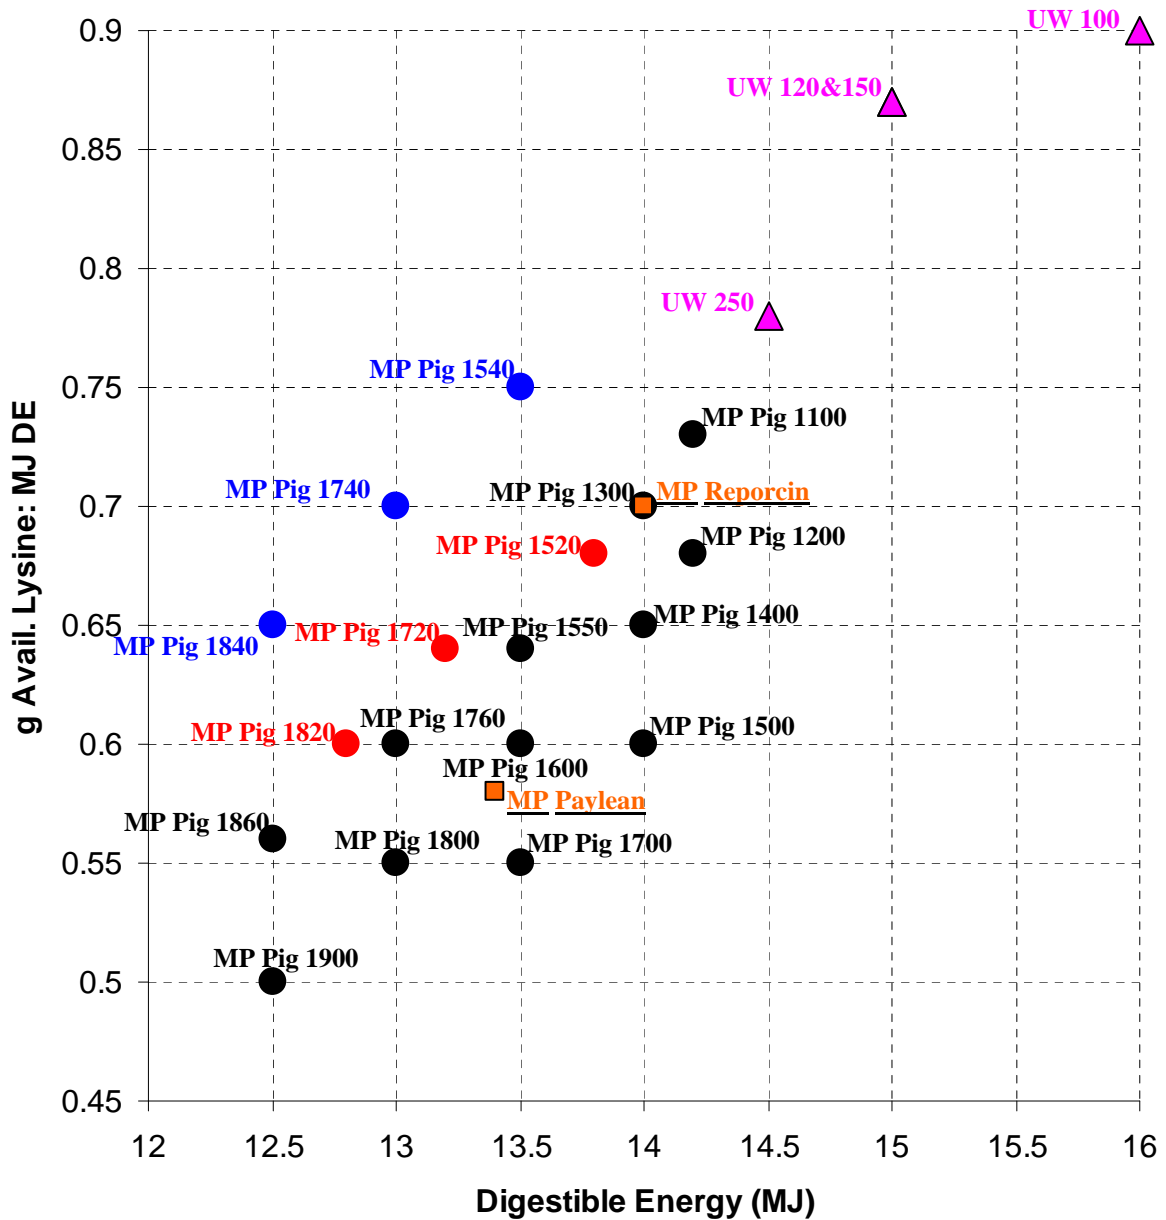

### Selection Graph

Featuring specifically formulated

- **MP Pig 1520, 1720 and 1820** for high performing healthy herds
- **MP Pig 1540, 1740 and 1840** for Eco-shelter pigs; high lysine low energy rations
- **MP Reporcin and MP Paylean** to obtain the maximum benefit from these registered products